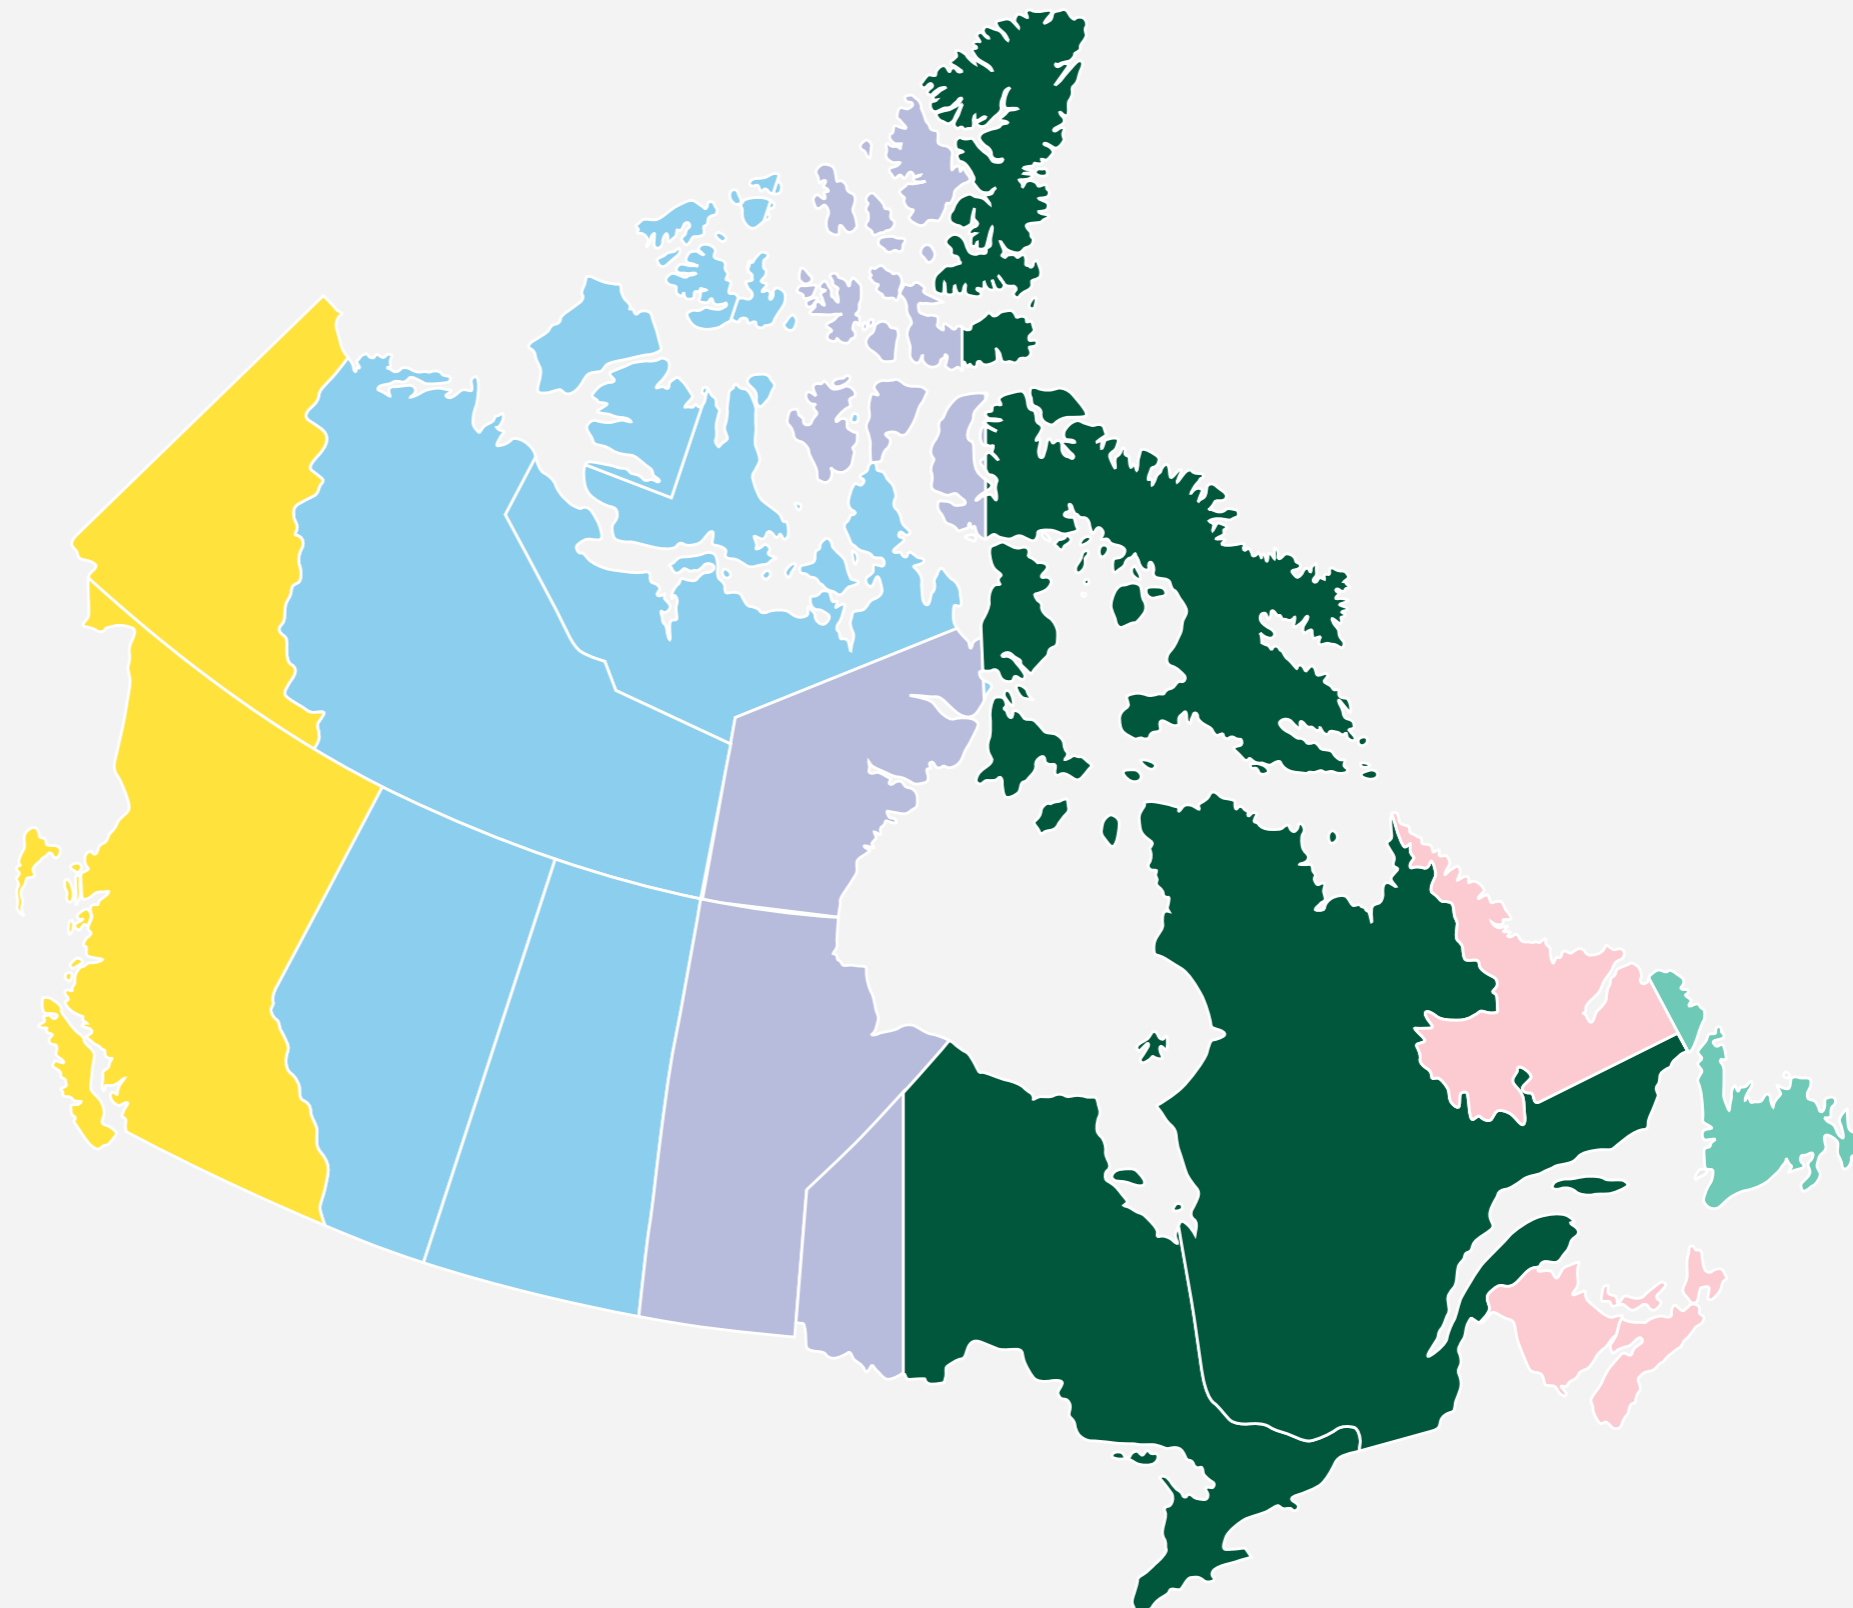

**RVC+**  
2021

**APPOINTMENT TIMES**

---

TUESDAY, MAY 18 - THURSDAY, MAY 20

# SELECT YOUR TIME ZONE

---

**PACIFIC**

**MOUNTAIN**

**CENTRAL**

**EASTERN**

**ATLANTIC**

**NEWFOUNDLAND**

**UNIVERSAL TIME (UTC)**